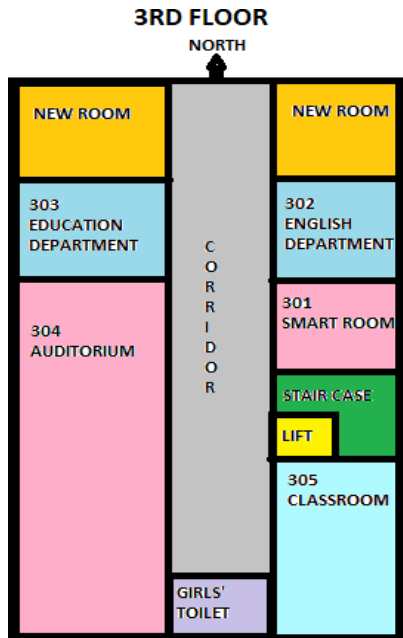

South Calcutta Girls' College

ADDITIONAL INFORMATION

CRITERIA 4

METRIC POINT 4.1.1

CAMPUS LAYOUT

GROUND FLOOR

FIRST FLOOR

South Calcutta Girls' College

South Calcutta Girls' College

FACILITY	FEATURES	ADDITION OR UPGRADATION DURING LAST FIVE YEARS
1. HOSTEL	Capacity- 60 students; Visitors' room- 1; Reading room for students- 1; dining room with sitting arrangements of 24 students; accommodation for Hostel Super and staff; Router for Wi-Fi connection; Water purifier- 2; sanitary napkin incinerator- 2; 1 CC camera at entry gate.	Renovation and upgradation of dining hall- 2020 (RUSA 2.0)
2. CANTEEN	Provides service from 11.00am to 5.30pm with varied menu in moderate rate. Sitting arrangement- 15, water purifier, and intercom connection with main building.	
3. SAFE DRINKING WATER	Water purifier with AMC, one in each floor of the building; Water cooler- 1	
4. WASH ROOM	Toilet for students in 3 rd , 4 th and 5 th floor; for lady faculty members and non-teaching staff- 2 nd floor attached with staffroom; for male faculty members and non-teaching staff- 1 st and 4 th floor; for security staff and visitors- ground floor outside the main building; attached toilet in library; 1 for physically challenged students.	
5. GYMNASIUM	Separate block outside the main building with toilet and change room.	
6. HEALTH CARE FACILITY	Sick room with a bed; Well-maintained first-aid boxes; Membership of Students' Health Home.	Health check-up for hostel students on 22.11.2016 Diabetes awareness and Detection camp on 17.11.2017
7. STUDENTS' COMMON ROOM	Sanitary napkin vending machine- 1; Router for internet connection- 1; large mirror- 1; notice board-1; table tennis table- 1; carom board- 2; minor board game items.	