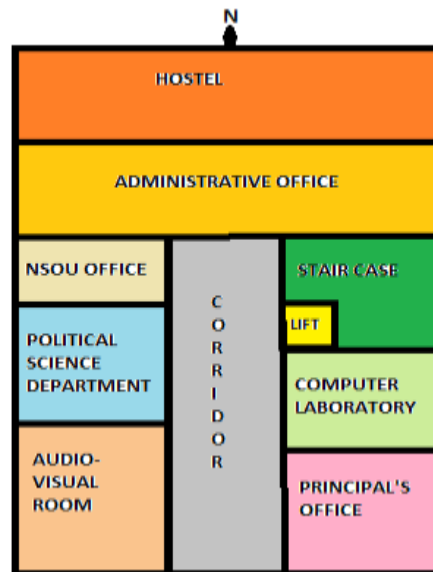

South Calcutta Girls' College

ADDITIONAL INFORMATION

CRITERIA 4

METRIC POINT 4.1.1

CAMPUS LAYOUT

GROUND FLOOR

FIRST FLOOR

South Calcutta Girls' College

South Calcutta Girls' College

FACILITY	FEATURES	ADDITION OR UPGRADATION DURING LAST FIVE YEARS
1. HOSTEL	Capacity- 60 students; Visitors' room- 1; Reading room for students- 1; dining room with sitting arrangements of 24 students; accommodation for Hostel Super and staff; Router for Wi-Fi connection; Water purifier- 2; sanitary napkin incinerator- 2; 1 CC camera at entry gate.	Renovation and upgradation of dining hall- 2020 (RUSA 2.0)
2. CANTEEN	Provides service from 11.00am to 5.30pm with varied menu in moderate rate. Sitting arrangement- 15, water purifier, and intercom connection with main building.	
3. SAFE DRINKING WATER	Water purifier with AMC, one in each floor of the building; Water cooler- 1	
4. WASH ROOM	Toilet for students in 3 rd , 4 th and 5 th floor; for lady faculty members and non-teaching staff- 2 nd floor attached with staffroom; for male faculty members and non-teaching staff- 1 st and 4 th floor; for security staff and visitors- ground floor outside the main building; attached toilet in library; 1 for physically challenged students.	
5. GYMNASIUM	Separate block outside the main building with toilet and change room.	
6. HEALTH CARE FACILITY	Sick room with a bed; Well-maintained first-aid boxes; Membership of Students' Health Home.	Health check-up for hostel students on 22.11.2016 Diabetes awareness and Detection camp on 17.11.2017
7. STUDENTS' COMMON ROOM	Sanitary napkin vending machine- 1; Router for internet connection- 1; large mirror- 1; notice board-1; table tennis table- 1; carom board- 2; minor board game items.	