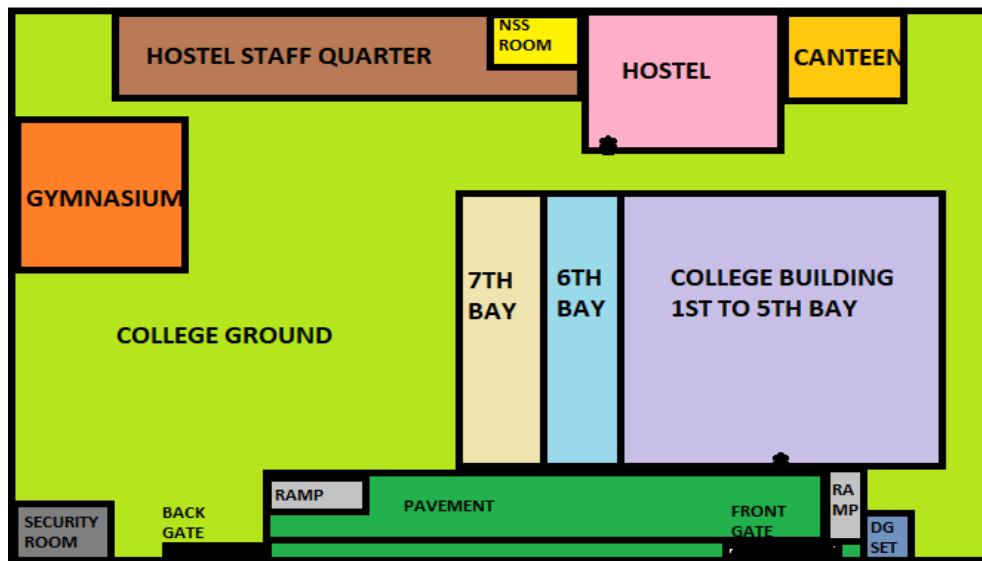

South Calcutta Girls' College

ADDITIONAL INFORMATION

CRITERIA 4

METRIC POINT 4.1.1

CAMPUS LAYOUT

GROUND FLOOR

FIRST FLOOR

South Calcutta Girls' College

South Calcutta Girls' College

FACILITY	FEATURES	ADDITION OR UPGRADATION DURING LAST FIVE YEARS
1. HOSTEL	Capacity- 60 students; Visitors' room- 1; Reading room for students- 1; dining room with sitting arrangements of 24 students; accommodation for Hostel Super and staff; Router for Wi-Fi connection; Water purifier- 2; sanitary napkin incinerator- 2; 1 CC camera at entry gate.	Renovation and upgradation of dining hall- 2020 (RUSA 2.0)
2. CANTEEN	Provides service from 11.00am to 5.30pm with varied menu in moderate rate. Sitting arrangement- 15, water purifier, and intercom connection with main building.	
3. SAFE DRINKING WATER	Water purifier with AMC, one in each floor of the building; Water cooler- 1	
4. WASH ROOM	Toilet for students in 3 rd , 4 th and 5 th floor; for lady faculty members and non-teaching staff- 2 nd floor attached with staffroom; for male faculty members and non-teaching staff- 1 st and 4 th floor; for security staff and visitors- ground floor outside the main building; attached toilet in library; 1 for physically challenged students.	
5. GYMNASIUM	Separate block outside the main building with toilet and change room.	
6. HEALTH CARE FACILITY	Sick room with a bed; Well-maintained first-aid boxes; Membership of Students' Health Home.	Health check-up for hostel students on 22.11.2016 Diabetes awareness and Detection camp on 17.11.2017
7. STUDENTS' COMMON ROOM	Sanitary napkin vending machine- 1; Router for internet connection- 1; large mirror- 1; notice board-1; table tennis table- 1; carom board- 2; minor board game items.	