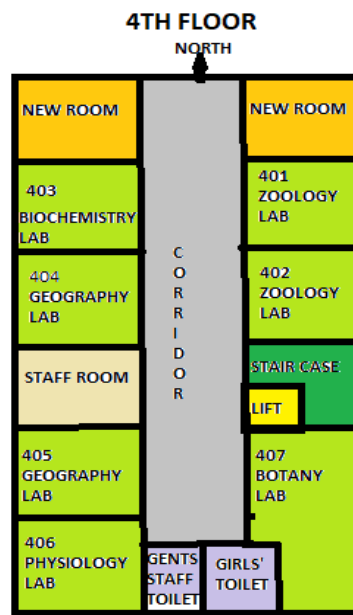

South Calcutta Girls' College

ADDITIONAL INFORMATION

CRITERIA 4

METRIC POINT 4.1.1

CAMPUS LAYOUT

GROUND FLOOR

FIRST FLOOR

South Calcutta Girls' College

South Calcutta Girls' College

FACILITY	FEATURES	ADDITION OR UPGRADATION DURING LAST FIVE YEARS
1. HOSTEL	Capacity- 60 students; Visitors' room- 1; Reading room for students- 1; dining room with sitting arrangements of 24 students; accommodation for Hostel Super and staff; Router for Wi-Fi connection; Water purifier- 2; sanitary napkin incinerator- 2; 1 CC camera at entry gate.	Renovation and upgradation of dining hall- 2020 (RUSA 2.0)
2. CANTEEN	Provides service from 11.00am to 5.30pm with varied menu in moderate rate. Sitting arrangement- 15, water purifier, and intercom connection with main building.	
3. SAFE DRINKING WATER	Water purifier with AMC, one in each floor of the building; Water cooler- 1	
4. WASH ROOM	Toilet for students in 3 rd , 4 th and 5 th floor; for lady faculty members and non-teaching staff- 2 nd floor attached with staffroom; for male faculty members and non-teaching staff- 1 st and 4 th floor; for security staff and visitors- ground floor outside the main building; attached toilet in library; 1 for physically challenged students.	
5. GYMNASIUM	Separate block outside the main building with toilet and change room.	
6. HEALTH CARE FACILITY	Sick room with a bed; Well-maintained first-aid boxes; Membership of Students' Health Home.	Health check-up for hostel students on 22.11.2016 Diabetes awareness and Detection camp on 17.11.2017
7. STUDENTS' COMMON ROOM	Sanitary napkin vending machine- 1; Router for internet connection- 1; large mirror- 1; notice board-1; table tennis table- 1; carom board- 2; minor board game items.	