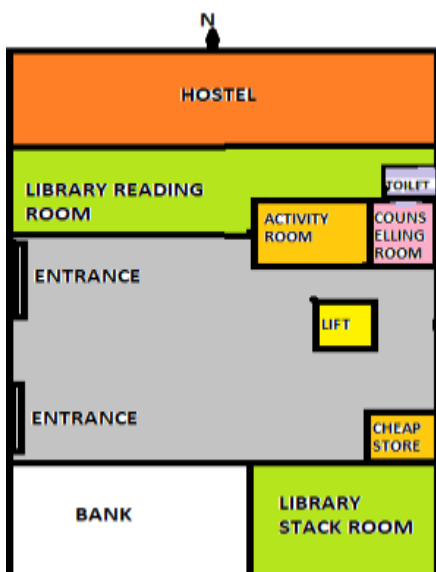

South Calcutta Girls' College

ADDITIONAL INFORMATION

CRITERIA 4

METRIC POINT 4.1.1

CAMPUS LAYOUT

GROUND FLOOR

FIRST FLOOR

South Calcutta Girls' College

South Calcutta Girls' College

FACILITY	FEATURES	ADDITION OR UPGRADATION DURING LAST FIVE YEARS
1. HOSTEL	Capacity- 60 students; Visitors' room- 1; Reading room for students- 1; dining room with sitting arrangements of 24 students; accommodation for Hostel Super and staff; Router for Wi-Fi connection; Water purifier- 2; sanitary napkin incinerator- 2; 1 CC camera at entry gate.	Renovation and upgradation of dining hall- 2020 (RUSA 2.0)
2. CANTEEN	Provides service from 11.00am to 5.30pm with varied menu in moderate rate. Sitting arrangement- 15, water purifier, and intercom connection with main building.	
3. SAFE DRINKING WATER	Water purifier with AMC, one in each floor of the building; Water cooler- 1	
4. WASH ROOM	Toilet for students in 3 rd , 4 th and 5 th floor; for lady faculty members and non-teaching staff- 2 nd floor attached with staffroom; for male faculty members and non-teaching staff- 1 st and 4 th floor; for security staff and visitors- ground floor outside the main building; attached toilet in library; 1 for physically challenged students.	
5. GYMNASIUM	Separate block outside the main building with toilet and change room.	
6. HEALTH CARE FACILITY	Sick room with a bed; Well-maintained first-aid boxes; Membership of Students' Health Home.	Health check-up for hostel students on 22.11.2016 Diabetes awareness and Detection camp on 17.11.2017
7. STUDENTS' COMMON ROOM	Sanitary napkin vending machine- 1; Router for internet connection- 1; large mirror- 1; notice board-1; table tennis table- 1; carom board- 2; minor board game items.	