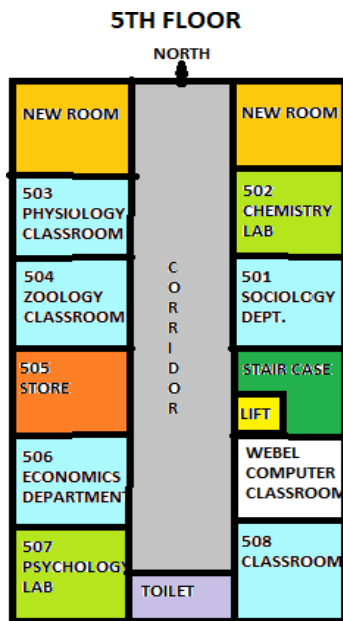

South Calcutta Girls' College

ADDITIONAL INFORMATION

CRITERIA 4

METRIC POINT 4.1.1

CAMPUS LAYOUT

GROUND FLOOR

FIRST FLOOR

South Calcutta Girls' College

South Calcutta Girls' College

FACILITY	FEATURES	ADDITION OR UPGRADATION DURING LAST FIVE YEARS
1. HOSTEL	Capacity- 60 students; Visitors' room- 1; Reading room for students- 1; dining room with sitting arrangements of 24 students; accommodation for Hostel Super and staff; Router for Wi-Fi connection; Water purifier- 2; sanitary napkin incinerator- 2; 1 CC camera at entry gate.	Renovation and upgradation of dining hall- 2020 (RUSA 2.0)
2. CANTEEN	Provides service from 11.00am to 5.30pm with varied menu in moderate rate. Sitting arrangement- 15, water purifier, and intercom connection with main building.	
3. SAFE DRINKING WATER	Water purifier with AMC, one in each floor of the building; Water cooler- 1	
4. WASH ROOM	Toilet for students in 3 rd , 4 th and 5 th floor; for lady faculty members and non-teaching staff- 2 nd floor attached with staffroom; for male faculty members and non-teaching staff- 1 st and 4 th floor; for security staff and visitors- ground floor outside the main building; attached toilet in library; 1 for physically challenged students.	
5. GYMNASIUM	Separate block outside the main building with toilet and change room.	
6. HEALTH CARE FACILITY	Sick room with a bed; Well-maintained first-aid boxes; Membership of Students' Health Home.	Health check-up for hostel students on 22.11.2016 Diabetes awareness and Detection camp on 17.11.2017
7. STUDENTS' COMMON ROOM	Sanitary napkin vending machine- 1; Router for internet connection- 1; large mirror- 1; notice board-1; table tennis table- 1; carom board- 2; minor board game items.	