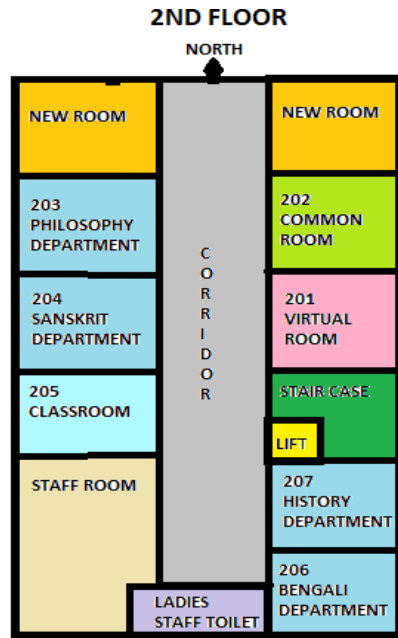

South Calcutta Girls' College

ADDITIONAL INFORMATION

CRITERIA 4

METRIC POINT 4.1.1

CAMPUS LAYOUT

GROUND FLOOR

FIRST FLOOR

South Calcutta Girls' College

South Calcutta Girls' College

FACILITY	FEATURES	ADDITION OR UPGRADATION DURING LAST FIVE YEARS
1. HOSTEL	Capacity- 60 students; Visitors' room- 1; Reading room for students- 1; dining room with sitting arrangements of 24 students; accommodation for Hostel Super and staff; Router for Wi-Fi connection; Water purifier- 2; sanitary napkin incinerator- 2; 1 CC camera at entry gate.	Renovation and upgradation of dining hall- 2020 (RUSA 2.0)
2. CANTEEN	Provides service from 11.00am to 5.30pm with varied menu in moderate rate. Sitting arrangement- 15, water purifier, and intercom connection with main building.	
3. SAFE DRINKING WATER	Water purifier with AMC, one in each floor of the building; Water cooler- 1	
4. WASH ROOM	Toilet for students in 3 rd , 4 th and 5 th floor; for lady faculty members and non-teaching staff- 2 nd floor attached with staffroom; for male faculty members and non-teaching staff- 1 st and 4 th floor; for security staff and visitors- ground floor outside the main building; attached toilet in library; 1 for physically challenged students.	
5. GYMNASIUM	Separate block outside the main building with toilet and change room.	
6. HEALTH CARE FACILITY	Sick room with a bed; Well-maintained first-aid boxes; Membership of Students' Health Home.	Health check-up for hostel students on 22.11.2016 Diabetes awareness and Detection camp on 17.11.2017
7. STUDENTS' COMMON ROOM	Sanitary napkin vending machine- 1; Router for internet connection- 1; large mirror- 1; notice board-1; table tennis table- 1; carom board- 2; minor board game items.	